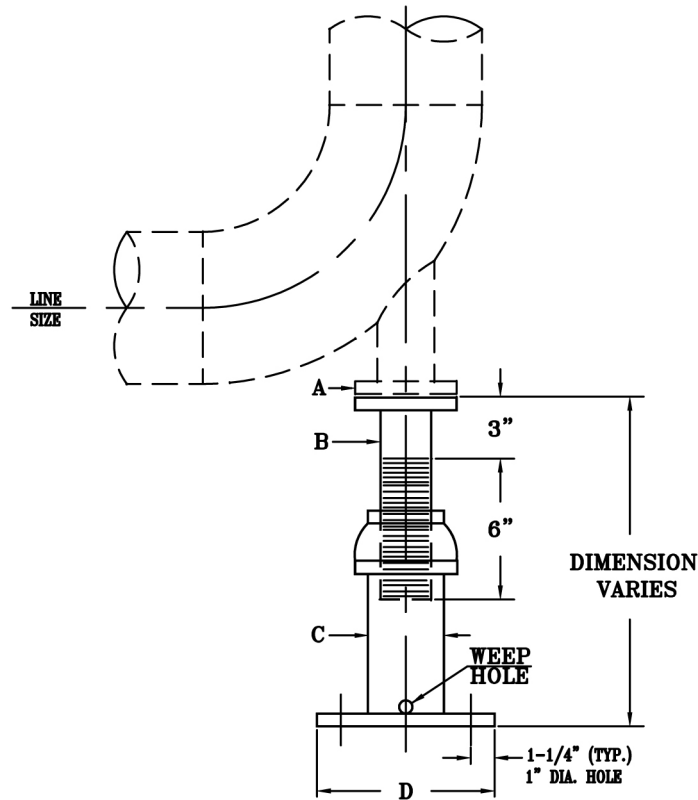

FIG. 260

ADJUSTABLE ELBOW SUPPORT

www.pipingtech.com/fig260

- FINISH:** Black, galvanized or painted.
- SERVICE:** General piping.
- ORDERING:** Specify pipe size, figure number, description, finish and height.

PIPE SIZE	PLATE SIZE A	PIPE SIZE B	PIPE SIZE C	PLATE SIZE D
3	5 x 1/4	1 1/2	2 1/2	8 x 8 x 3/8
4	6 x 1/4	2	3	8 x 8 x 3/8
6	6 x 1/4	2	3	8 x 8 x 3/8
8	7 x 3/8	3	4	8 x 8 x 1/2
10	7 x 3/8	3	4	8 x 8 x 1/2
12	9 x 3/8	4	6	10 x 10 x 3/4
14	9 x 3/8	4	6	10 x 10 x 3/4
16	11 x 3/8	6	8	12 x 12 x 3/4
18	11 x 3/8	6	8	12 x 12 x 3/4